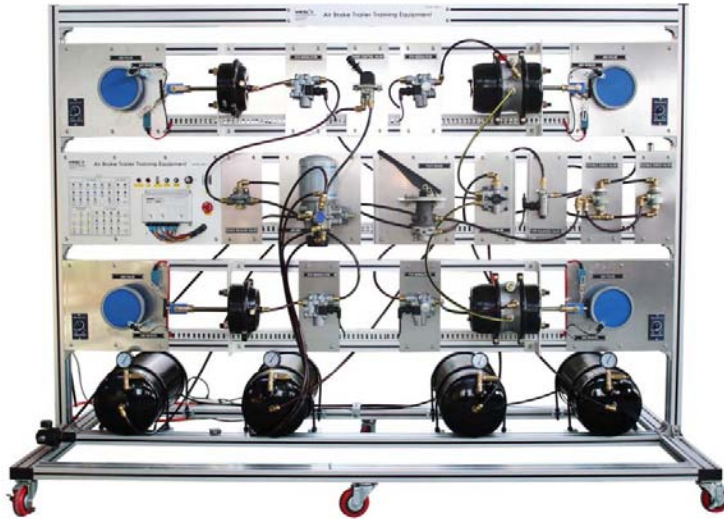

Pneumatic brake training system

YESA-4911C

Feature & Specification

- Section for pneumatic brake system.
 - Compressor section.
 - Air tank.
 - Pressure regulator.
 - Brake pedal.
 - Braking valve.
 - Pressure gauge.
 - Electronic control unit with speed meters and indicators.
 - On stand with wheels.
-
- Supplied user manual with theory & experiment
 - Supplied Benefits
 1. Workbook: We provide workbook that includes theory, 10 kinds of exercises and answers to train students.
 2. Training instructional video: We provide a training instructional video to make pre-training is available before students start the hands-on training with equipment.
 3. Real-time remote web training: We provide a real-time remote web training to solve the problem quickly in case of equipment problem is occurred
 4. Hi Seoul Brand company: Seoul Metropolitan Government and Seoul Business Agency certify that YES01